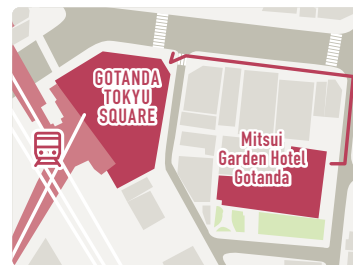

# GOTANDA TOKYU SQUARE

### What is Gotanda Tokyu Square?

GOTANDA TOKYU SQUARE is a shopping mall connected directly to Gotanda Station. This mall hopes to be a place that brings a little joy and offers a wide range of everyday essentials. This guide highlights a selection of recommended stores. Please stop by any that pique your interest!